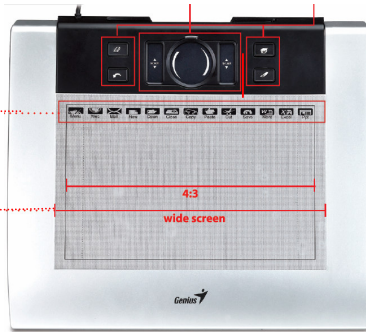

## 5" x 8" Touch Pad Tablet for professionals

Genius introduces a new generation touch pad tablet - *MousePen M508*. This 5" x 8" working area tablet provides a unique touch pad and offers a simpler, more natural way to control your working area using the zoom in/zoom out and brush control features. The 4000 LPI high resolution and 1024 level pressure sensitivity pen meet your most professional graphic demands. *MousePen M508* also has four express keys to help your working efficiency: just press a button and you get instant access to the eraser and undo function, open a new layer, or choose the brush type. This tablet is great for both Windows and Mac users to write, draw, sketch and sign emails through the bundled software. Use the special pen clip design for easy storage so you can carry the tablet anywhere.

### ▼ Key Features

- 5" x 8" switchable working area for wide/4:3 screen user's needs.
- Creative touch-pad for scrolling, zooming in/out and brush control functions.
- 4000 LPI high accuracy and sensitivity for a highly reactive cursor.
- 1024-level pressure sensitivity for all shapes and thickness control.
- Cordless mouse and pen give you the unlimited freedom.

Brilliant touch pad for Zoom in/Zoom Out, Scrolling and brush control

13 Office and Internet shortcuts

4:3 and 16:10 Ratio switch

Four express keys: Eraser Undo, New layer and brush.

1024 level sensitivity pen and cordless mouse for complete accurate control

### ▼ Specifications:

- Active area: 5" x 8"
- Resolution: 4000 LPI
- Report Rate: 200 PPS
- Pen pressure: 1024 levels
- Express keys: four
- Programmable keys: 13